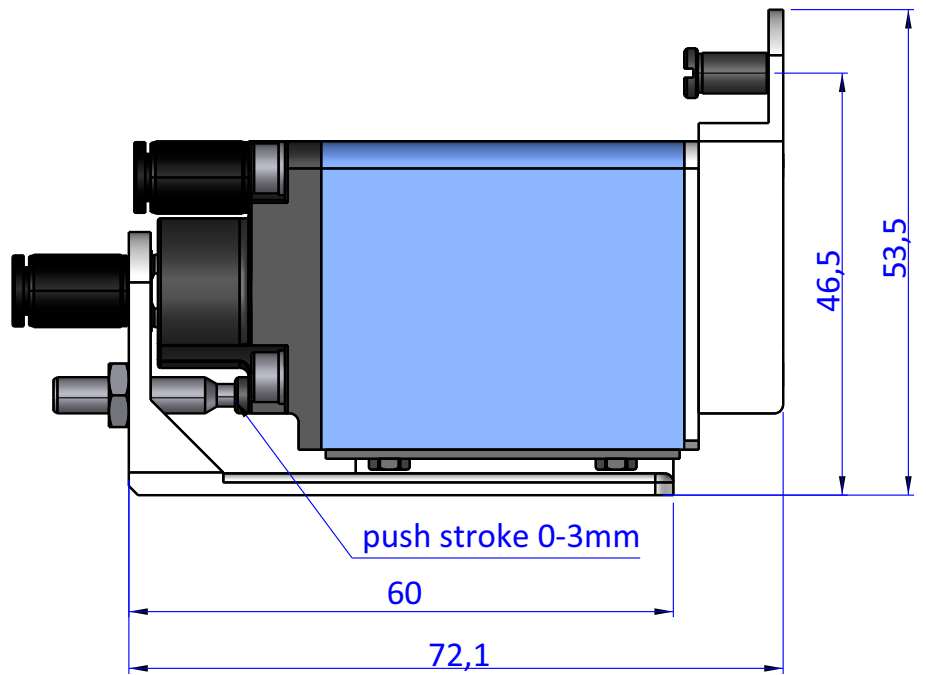

THE PROPERTY OF THE DRAWING IS ESTABLISHED BY LAW. IT IS FORBIDDEN TO PRODUCE OR SHOW IT TO THIRD PART. WITHOUT A WRITTEN AGREEMENT.

DESIGNED FROM

FPS Automation

REVIEW

A

DATE

30/10/2020

WEIGHT

0,160kg

Format A4

UNI 936-76

GENERAL TOLERANCE

UNI - ISO 2768

CLASSE f

DESCRIPTION

VES.GTNY03GR4

CODE

VES.GTNY03GR4