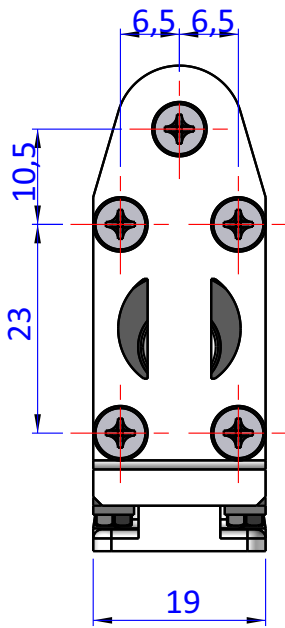

THE PROPERTY OF THE DRAWING IS ESTABLISHED BY LAW. IT IS FORBIDDEN TO PRODUCE OR SHOW IT TO THIRD PART. WITHOUT A WRITTEN AGREEMENT.

DESIGNED FROM

FPS Automation

REVIEW

A

DATE

30/10/2020

WEIGHT

0,160kg

Format A4

UNI 936-76

GENERAL TOLERANCE

UNI - ISO 2768

CLASSE f

DESCRIPTION

VES.GTNY03GR4

CODE

VES.GTNY03GR4