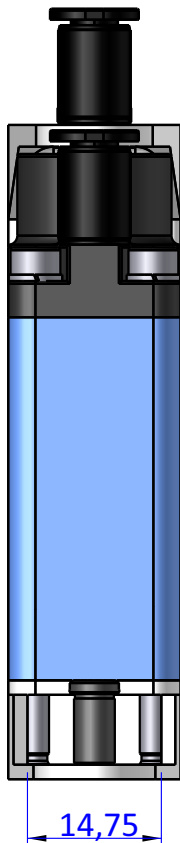

THE PROPERTY OF THE DRAWING IS ESTABLISHED BY LAW. IT IS FORBIDDEN TO PRODUCE OR SHOW IT TO THIRD PART. WITHOUT A WRITTEN AGREEMENT.

DESIGNED FROM

FPS Automation

REVIEW

A

DATE

30/10/2020

WEIGHT

0,160kg

Format A4

UNI 936-76

GENERAL TOLERANCE

UNI - ISO 2768

CLASSE f

DESCRIPTION

VES.GTNY03GR4

CODE

VES.GTNY03GR4